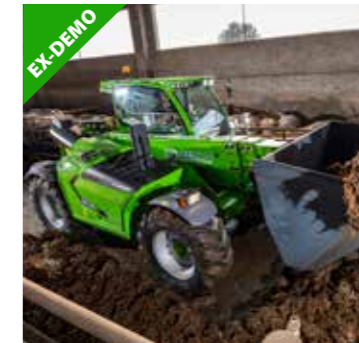

Merlo 38.10CS-136
ASCS - rear camera, boom suspension, cab suspension, air con - air seat, 460/70R24 tyres

POA

Ref 70109476